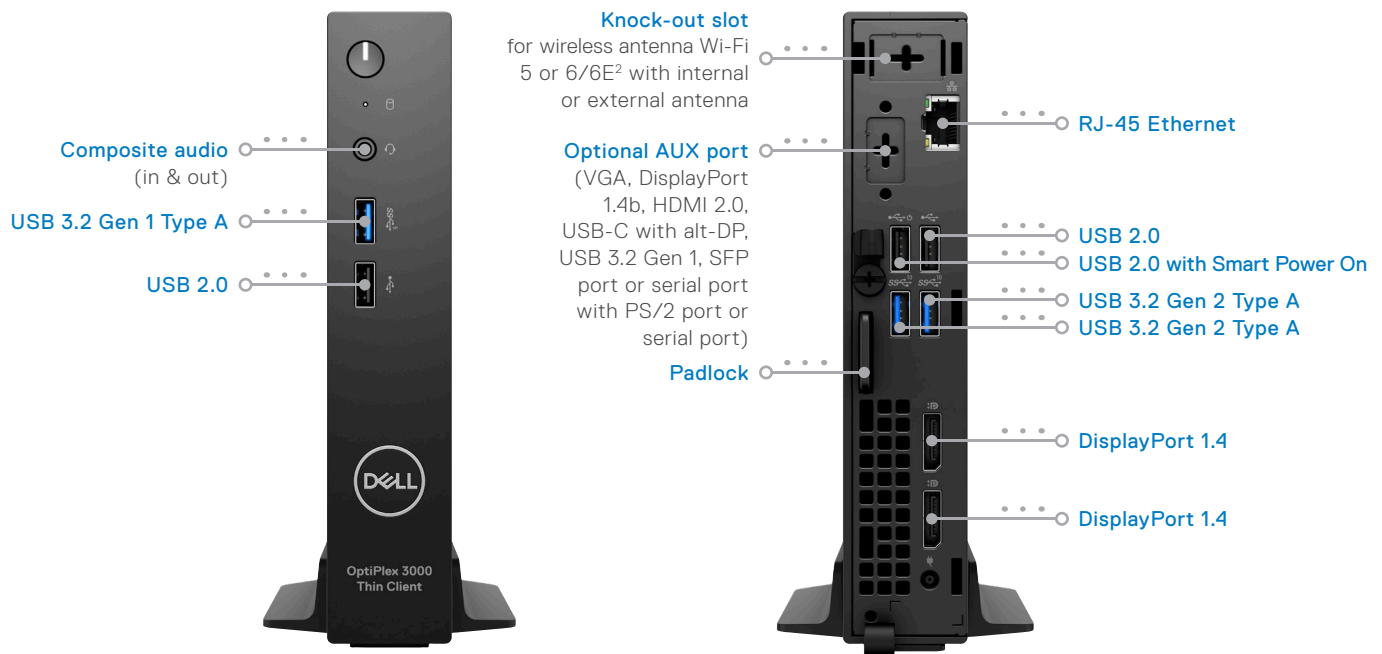

3000 Thin Client

TECHNOLOGY THAT REVOLVES AROUND YOU

The most secure¹ and versatile thin client, now designed by OptiPlex, the trusted name in desktop innovation for 29 years.

Built with Intel® Celeron and Pentium Quad Core™ processors (Celeron N5105 2GHz/2.9GHz and Pentium N6005 2GHz/3.3GHz Quad Core)

Three OS options:

Dell ThinOS, Ubuntu Linux 20.04 with Dell Hybrid Client or Windows 10 IoT Enterprise LTSC 2021⁴ and hybrid cloud management with Wyse Management Suite Pro.

Ultra-compact 1.2L desktop thin client, vertical **fan-less** orientation for a quiet, durable computing experience

Up to **16GB DDR4 2933MHz memory**, 32GB eMMC flash storage with optional 256GB PCIe SSD

Up to **three 4K displays @60Hz⁷** with 2 native DisplayPort™ 1.4 interfaces and optional DP 1.4b, HDMI 2.0 or USB-C with alt-DP or VGA

Networking connectivity options include optional **Intel® Wi-Fi 6/6E AX210 (6GHz band)²** as well as wired Ethernet and optional **SFP²**

Long lifecycle with **3-year next business day warranty**

Optimize comfort and productivity with OptiPlex Micro stands and mounts